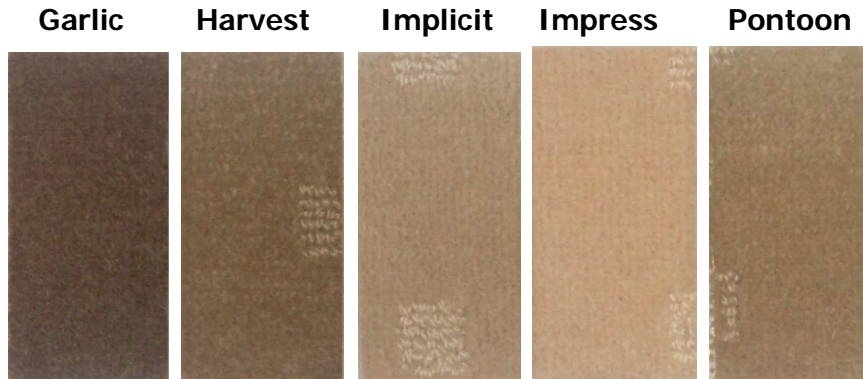

Specifications

| | |
|---------------------------|--|
| Fibre Type: | 100% Wool |
| Construction: | Level Cut and Loop Pile |
| Total Pile Weight: | 40 oz sq yd - 1356 grams / sq mt (+/- 5%) |
| Pile Height: | 7.50 mm (+/- 5%) |
| Backing: | Jute |
| Width: | 3.66 metres (12') |
| Area of Use: | Residential Extra Heavy Duty and stairs Commercial Medium Duty and stairs |
| Warranty: | 10 Years |